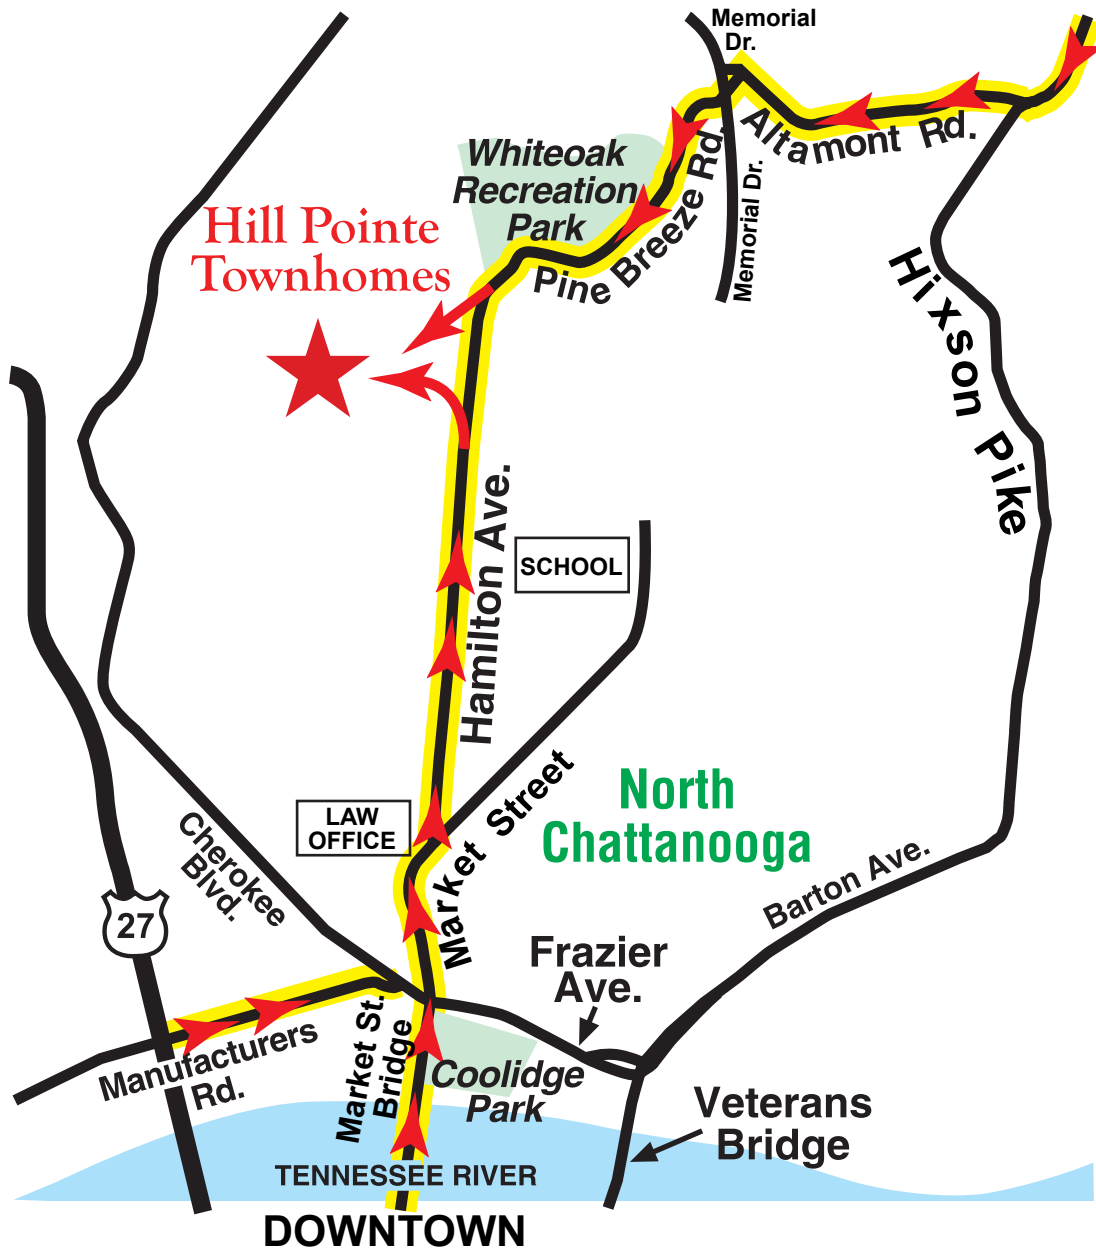

THE TOWNHOMES OF HILL POINTE

Directions:

From Downtown - Go north on Market Street across Market Street Bridge heading away from Downtown, continue north on Market Street, turn left onto Hamilton Avenue, and left into Hill Pointe.

From Highway 153 to Hixson Pike - Go Hixson Pike south heading toward downtown, right on Altamont, left on Memorial Drive, right onto Pine Breeze, right into Hill Pointe.

From Hwy. 27 North - Exit at Manufacturers Rd., take right off ramp onto Manufacturers Rd., turn right onto Cherokee Blvd./Frazier Ave. at light, turn left onto Market Street, continue north on Market Street, turn left at Hamilton Ave., then left into Hill Pointe.