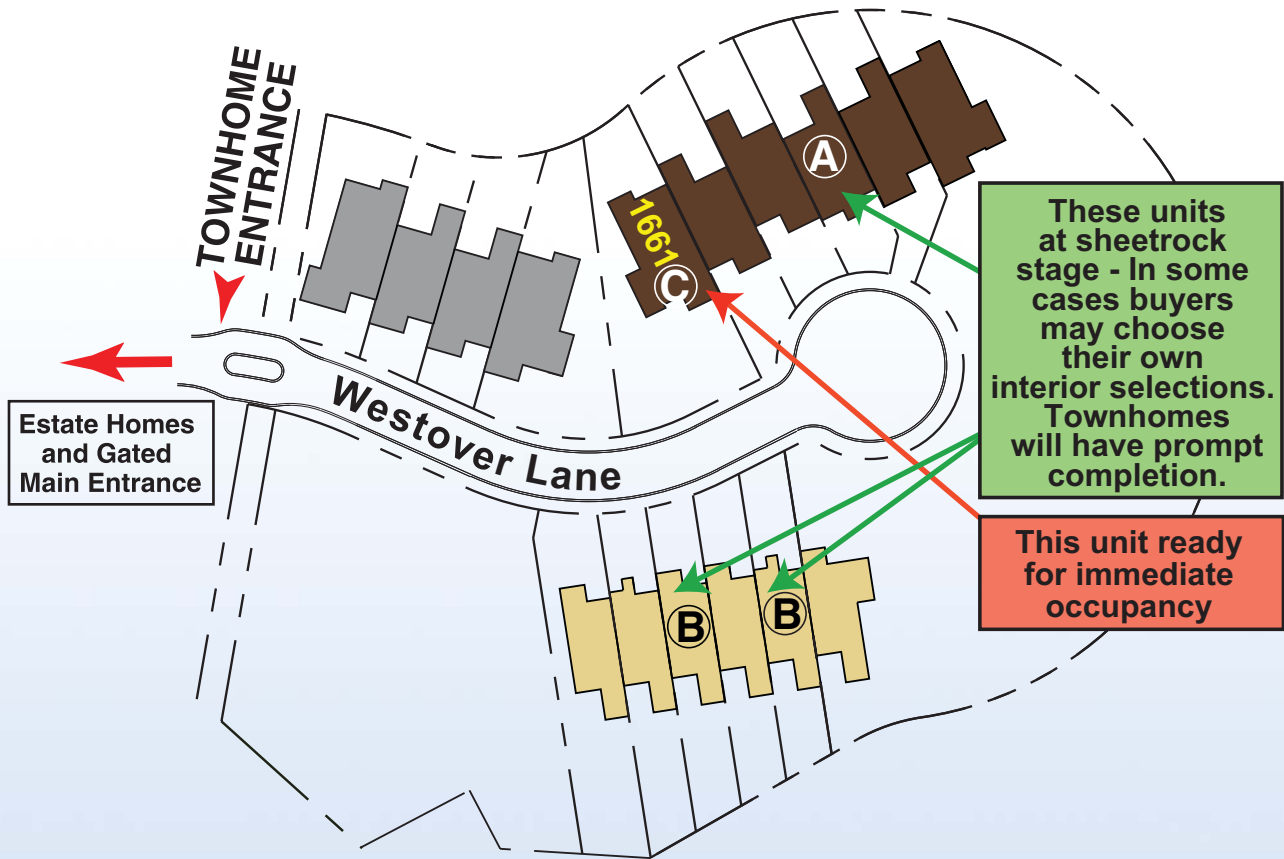

SITE MAP

PLAN NAME*

- Ⓐ Savannah
- Ⓑ Westover
- Ⓒ Delta

* Note: Townhomes marked with a letter are currently available.

THE TOWNHOMES OF
HILL POINTE

Allison Blunt Lee

(423) 240.6661 (cell) (423) 664.1900 (office)